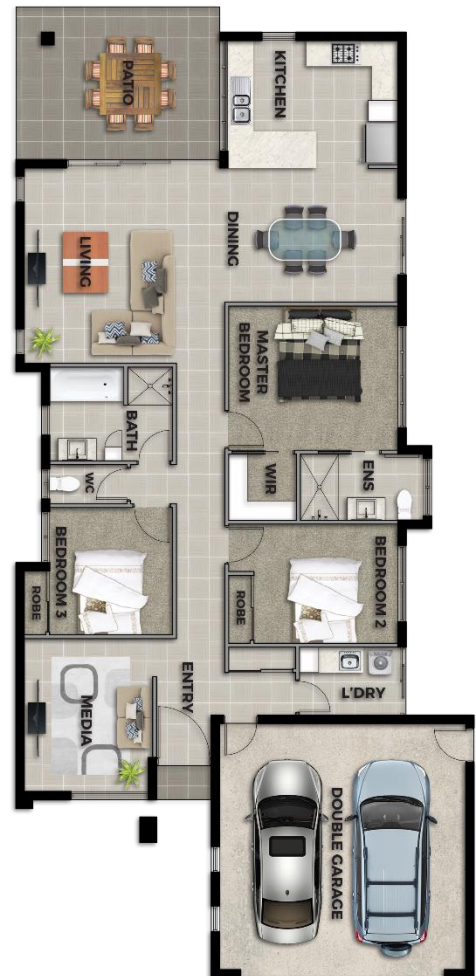

Lot 125 Mamu Link Mount Peter Estate

3 2 2

Display Home

House Area: **192.09m²** Land Area: **390m²**

Based on "Key Plus" inclusions & display home extras

The 'Parkside' display home includes:

- Spacious Kitchen with stone benchtops
- Open Plan Living area to Patio
- Three generously sized bedrooms
- Tiled Media Room
- Modern appliances to kitchen incl dishwasher
- 1200 wide entry door
- Porcelain tiles to Living, Porch, Patio
- Spit system air conditioners throughout
- Safety screens
- Stylish fittings and fixtures to bathrooms
- Exposed Aggregate driveway
- Clothesline, letterbox and so much more...!